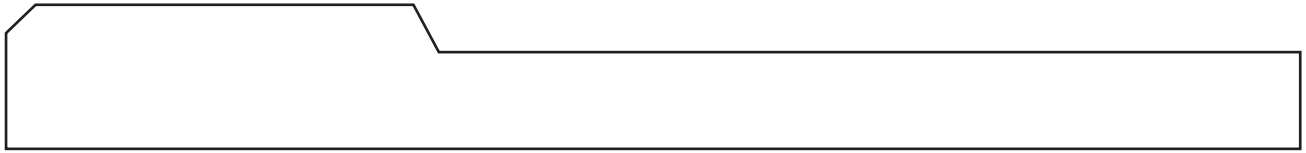

☐ 12 3/8 ☐ 77
INSIDE OUTSIDE