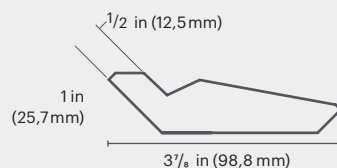

CROWN MOULDING