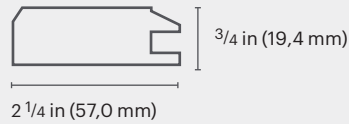

Length: 9 feet

ALPHA

Center panel:
MDF
1/4 in (6,35 mm)

BETA

Center panel:
MDF
1/4 in (6,35 mm)

GAMMA

Center panel:
PB or MDF
5/8 in (15,88 mm)

DELTA