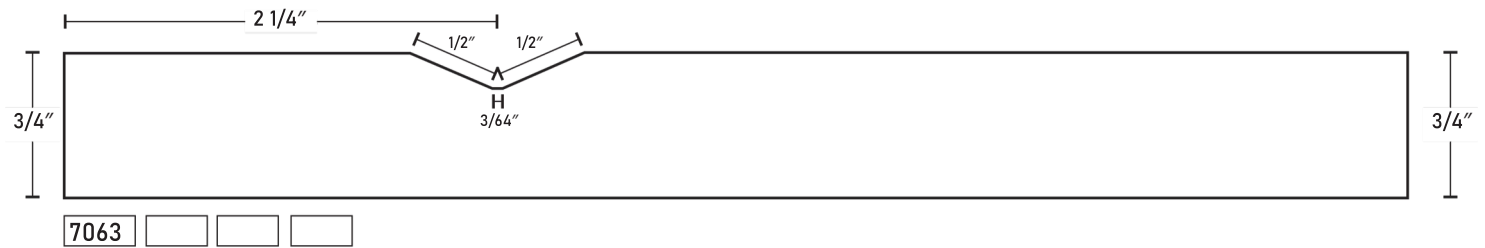

1-Piece MDF Profiles

1-Piece MDF Profiles

1-Piece MDF Profiles

1-Piece MDF Profiles

1-Piece MDF Profiles

7052 Comes with outside profile

7053 Default stile and rail width is 9/16"

7054

7055 Comes with outside profile

7056

1-Piece MDF Profiles

1-Piece MDF Profiles

7067 V-Groove runs through stile and rail joint

2800