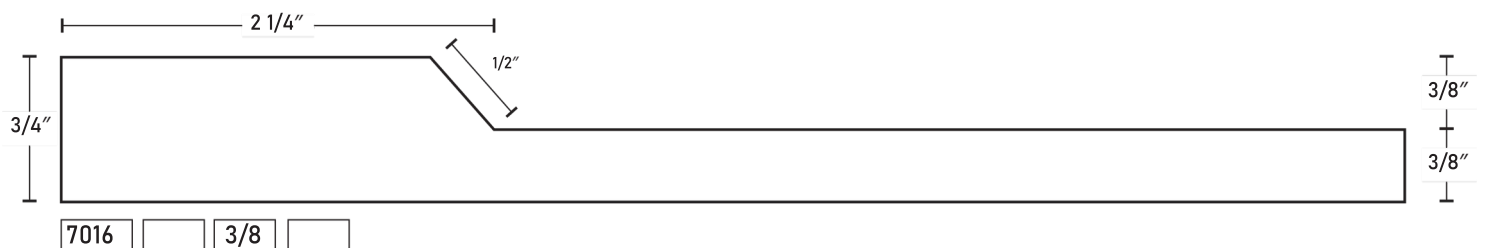

1-Piece MDF Profiles

1-Piece MDF Profiles

1-Piece MDF Profiles

1-Piece MDF Profiles

1-Piece MDF Profiles

7052 Comes with outside profile

7053 Default stile and rail width is 9/16"

7054

7055 Comes with outside profile

7056

1-Piece MDF Profiles

1-Piece MDF Profiles

7067 V-Groove runs through stile and rail joint

2800