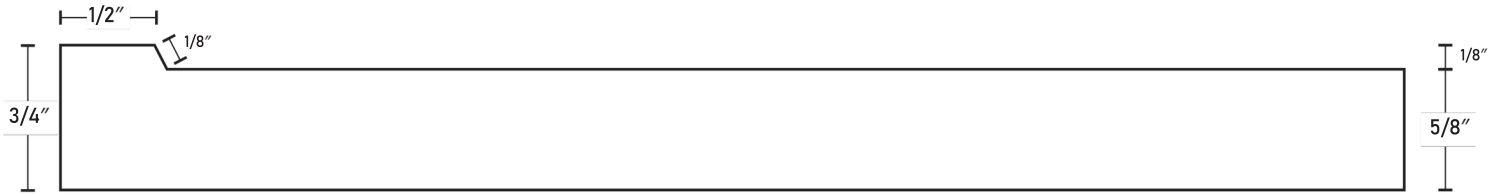

1-Piece MDF Profiles

1-Piece MDF Profiles

1-Piece MDF Profiles

1-Piece MDF Profiles

1-Piece MDF Profiles

7052 Comes with outside profile

7053 Default stile and rail width is 9/16"

7054

7055 Comes with outside profile

7056

1-Piece MDF Profiles

1-Piece MDF Profiles

7067 V-Groove runs through stile and rail joint

2800