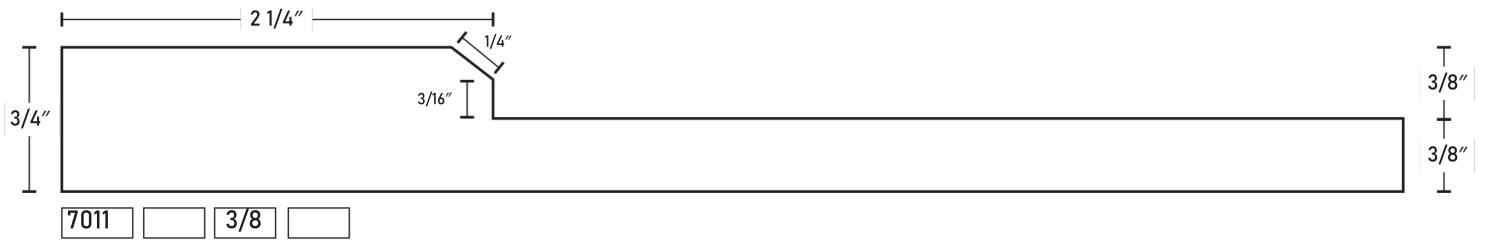

1-Piece MDF Profiles

1-Piece MDF Profiles

1-Piece MDF Profiles

1-Piece MDF Profiles

1-Piece MDF Profiles

7052 Comes with outside profile

7053 Default stile and rail width is 9/16"

7054

7055 Comes with outside profile

7056

1-Piece MDF Profiles

1-Piece MDF Profiles

7067 V-Groove runs through stile and rail joint

2800