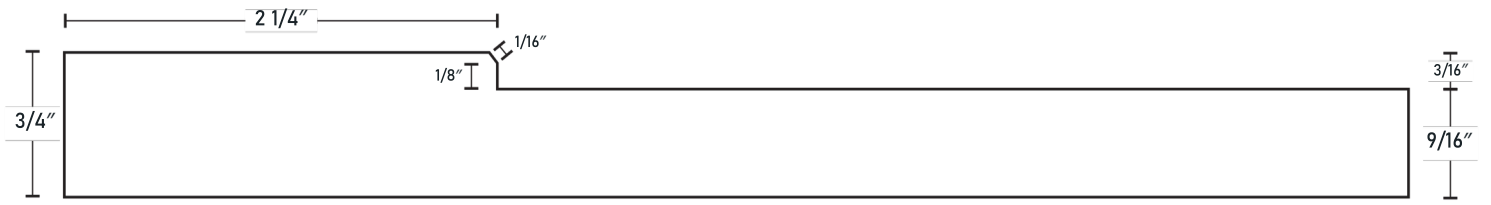

1-Piece MDF Profiles

1-Piece MDF Profiles

1-Piece MDF Profiles

1-Piece MDF Profiles

1-Piece MDF Profiles

7052 Comes with outside profile

7053 Default stile and rail width is 9/16"

7054

7055 Comes with outside profile

7056

1-Piece MDF Profiles

1-Piece MDF Profiles

7067 V-Groove runs through stile and rail joint

2800