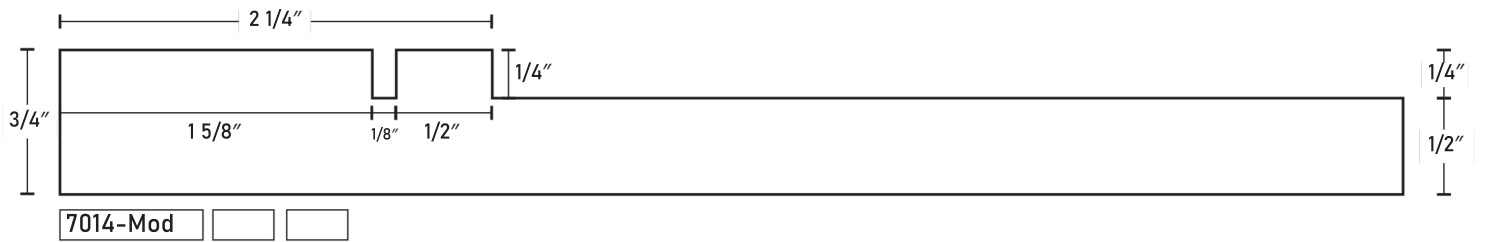

1-Piece MDF Profiles

1-Piece MDF Profiles

1-Piece MDF Profiles

1-Piece MDF Profiles

1-Piece MDF Profiles

7052 Comes with outside profile

7053 Default stile and rail width is 9/16"

7054

7055 Comes with outside profile

7056

1-Piece MDF Profiles

1-Piece MDF Profiles

7067 V-Groove runs through stile and rail joint

2800