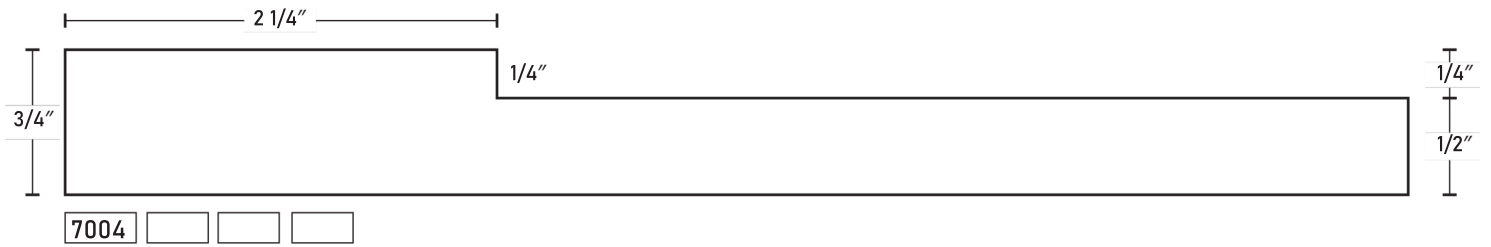

1-Piece MDF Profiles

1-Piece MDF Profiles

1-Piece MDF Profiles

1-Piece MDF Profiles

1-Piece MDF Profiles

7052 Comes with outside profile

7053 Default stile and rail width is 9/16"

7054

7055 Comes with outside profile

7056

1-Piece MDF Profiles

1-Piece MDF Profiles

7067 V-Groove runs through stile and rail joint

2800