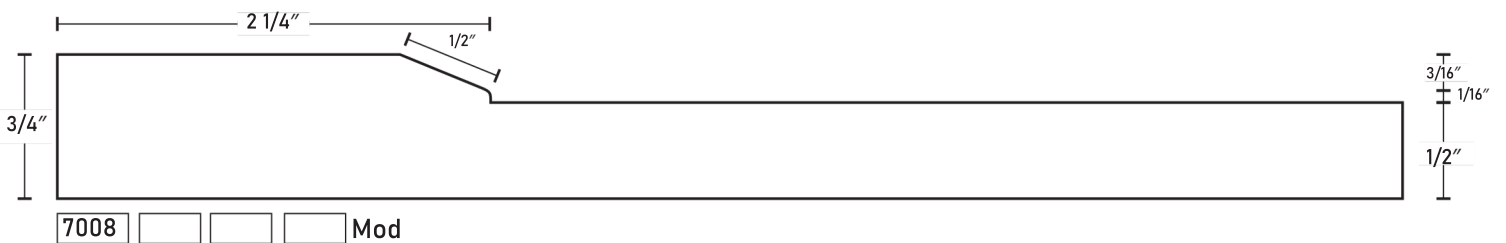

1-Piece MDF Profiles

1-Piece MDF Profiles

1-Piece MDF Profiles

1-Piece MDF Profiles

1-Piece MDF Profiles

7052 Comes with outside profile

7053 Default stile and rail width is 9/16"

7054

7055 Comes with outside profile

7056

1-Piece MDF Profiles

1-Piece MDF Profiles

7067 V-Groove runs through stile and rail joint

2800