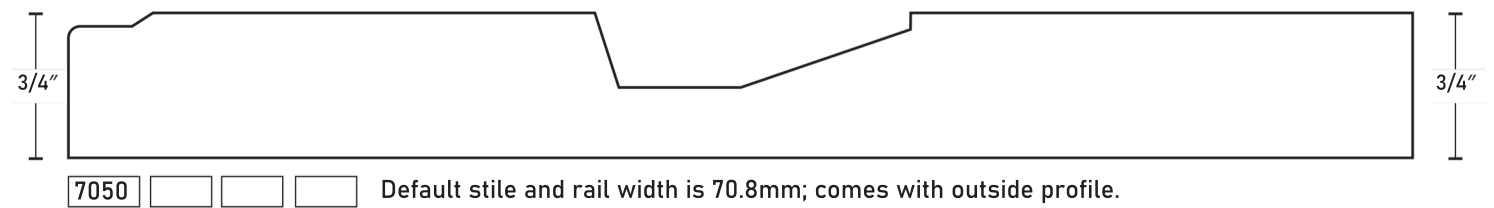

1-Piece MDF Profiles

1-Piece MDF Profiles

1-Piece MDF Profiles

1-Piece MDF Profiles

1-Piece MDF Profiles

7052 Comes with outside profile

7053 Default stile and rail width is 9/16"

7054

7055 Comes with outside profile

7056

1-Piece MDF Profiles

1-Piece MDF Profiles

7067 V-Groove runs through stile and rail joint

2800