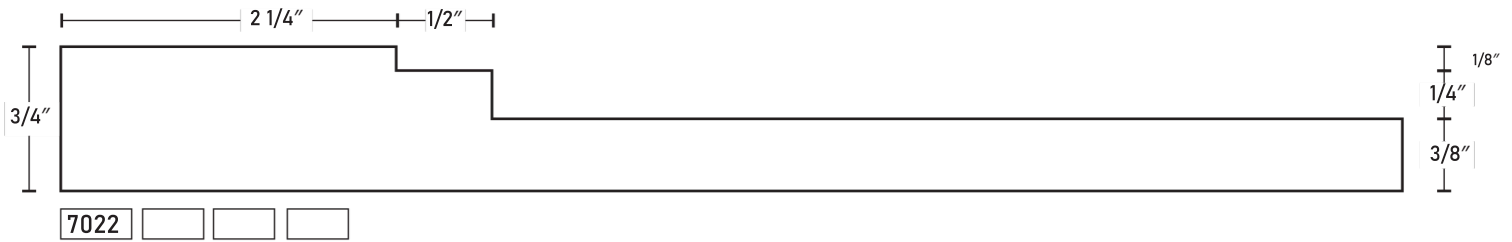

1-Piece MDF Profiles

1-Piece MDF Profiles

1-Piece MDF Profiles

1-Piece MDF Profiles

1-Piece MDF Profiles

7052 Comes with outside profile

7053 Default stile and rail width is 9/16"

7054

7055 Comes with outside profile

7056

1-Piece MDF Profiles

1-Piece MDF Profiles

7067 V-Groove runs through stile and rail joint

2800