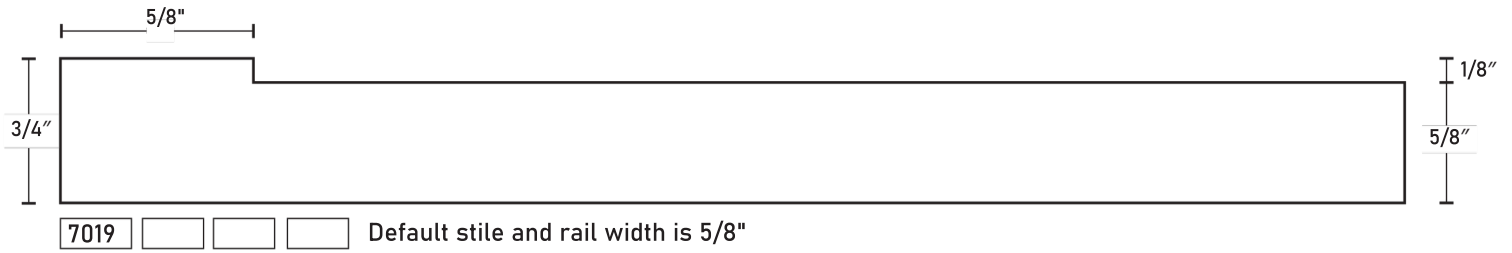

1-Piece MDF Profiles

1-Piece MDF Profiles

1-Piece MDF Profiles

1-Piece MDF Profiles

1-Piece MDF Profiles

7052 Comes with outside profile

7053 Default stile and rail width is 9/16"

7054

7055 Comes with outside profile

7056

1-Piece MDF Profiles

1-Piece MDF Profiles

7067 V-Groove runs through stile and rail joint

2800