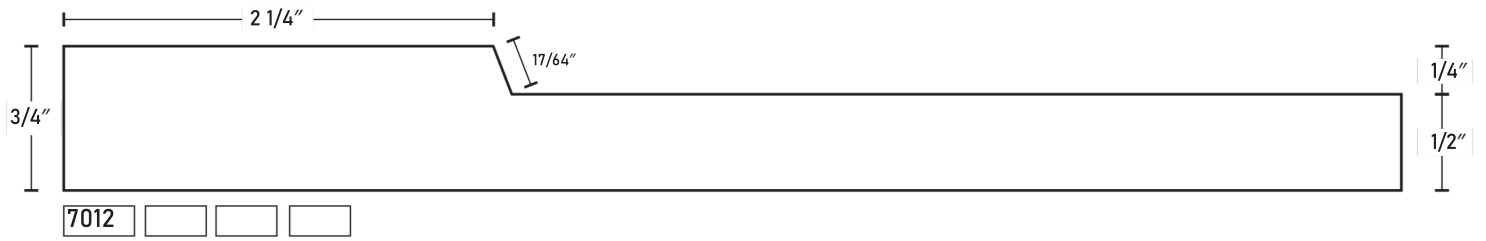

1-Piece MDF Profiles

1-Piece MDF Profiles

1-Piece MDF Profiles

1-Piece MDF Profiles

1-Piece MDF Profiles

7052 Comes with outside profile

7053 Default stile and rail width is 9/16"

7054

7055 Comes with outside profile

7056

1-Piece MDF Profiles

1-Piece MDF Profiles

7067 V-Groove runs through stile and rail joint

2800