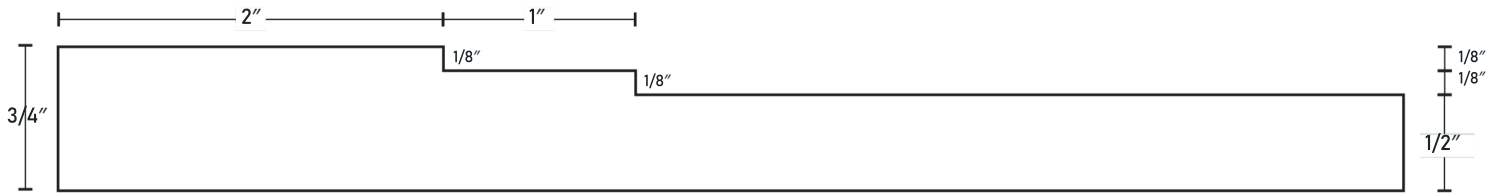

1-Piece MDF Profiles

1-Piece MDF Profiles

1-Piece MDF Profiles

1-Piece MDF Profiles

1-Piece MDF Profiles

7052 Comes with outside profile

7053 Default stile and rail width is 9/16"

7054

7055 Comes with outside profile

7056

1-Piece MDF Profiles

1-Piece MDF Profiles

7067 V-Groove runs through stile and rail joint

2800