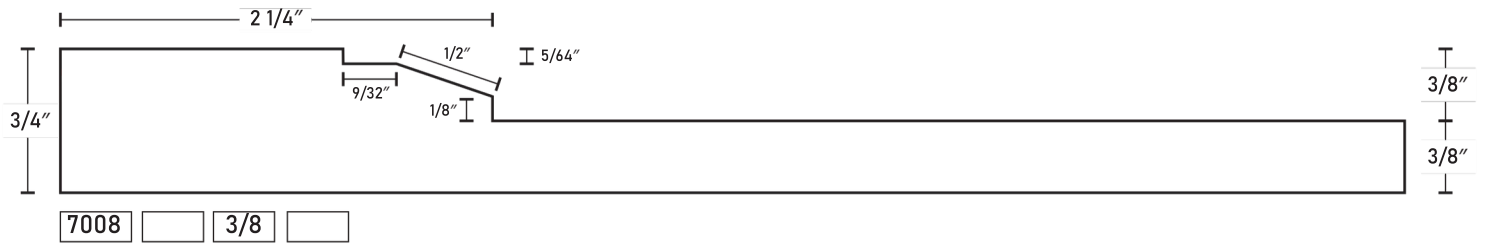

1-Piece MDF Profiles

1-Piece MDF Profiles

1-Piece MDF Profiles

1-Piece MDF Profiles

1-Piece MDF Profiles

7052 Comes with outside profile

7053 Default stile and rail width is 9/16"

7054

7055 Comes with outside profile

7056

1-Piece MDF Profiles

1-Piece MDF Profiles

7067 V-Groove runs through stile and rail joint

2800