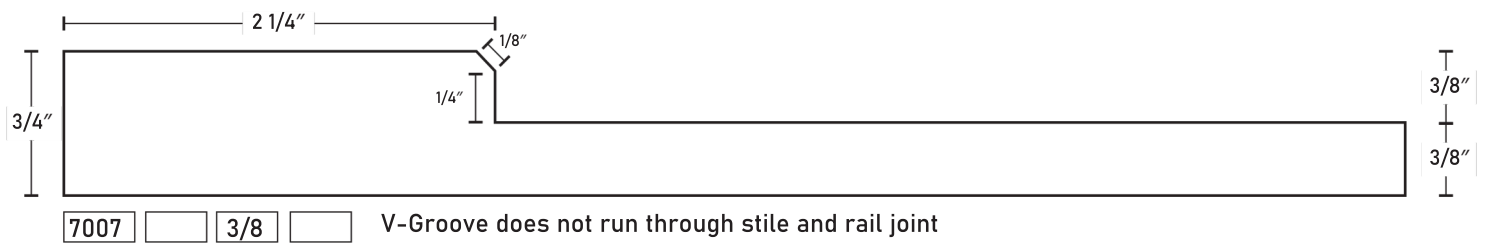

1-Piece MDF Profiles

1-Piece MDF Profiles

1-Piece MDF Profiles

1-Piece MDF Profiles

1-Piece MDF Profiles

7052 Comes with outside profile

7053 Default stile and rail width is 9/16"

7054

7055 Comes with outside profile

7056

1-Piece MDF Profiles

1-Piece MDF Profiles

7067 V-Groove runs through stile and rail joint

2800