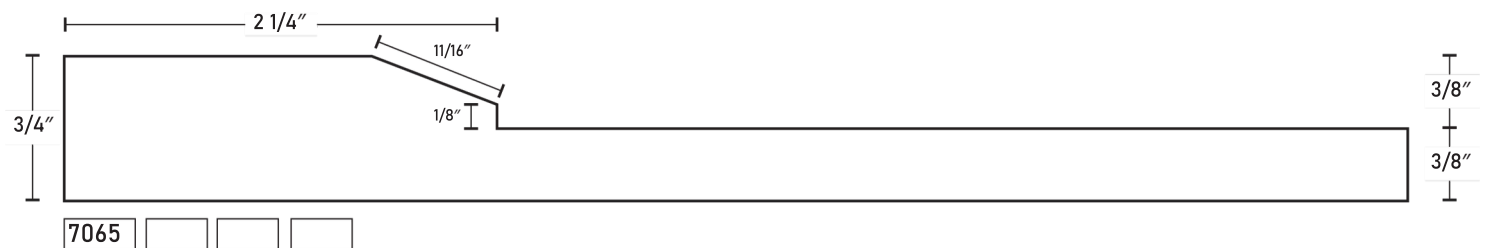

1-Piece MDF Profiles

1-Piece MDF Profiles

1-Piece MDF Profiles

1-Piece MDF Profiles

1-Piece MDF Profiles

7052 Comes with outside profile

7053 Default stile and rail width is 9/16"

7054

7055 Comes with outside profile

7056

1-Piece MDF Profiles

1-Piece MDF Profiles

7067 V-Groove runs through stile and rail joint

2800