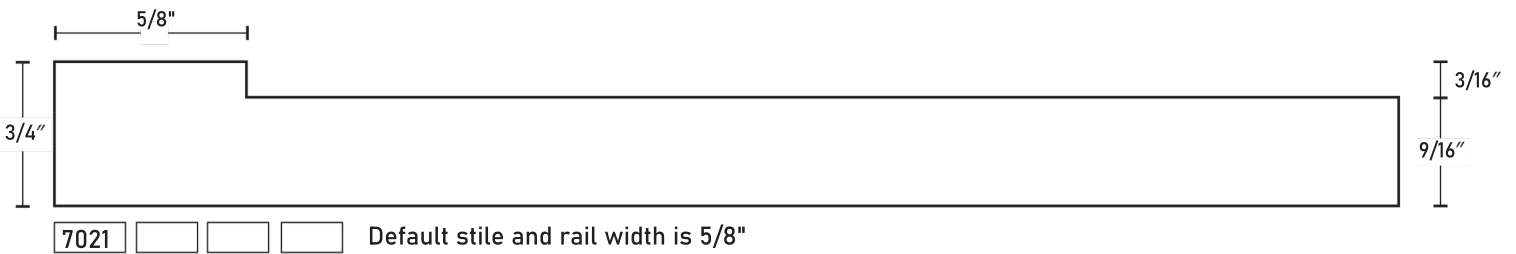

1-Piece MDF Profiles

1-Piece MDF Profiles

1-Piece MDF Profiles

1-Piece MDF Profiles

1-Piece MDF Profiles

7052 Comes with outside profile

7053 Default stile and rail width is 9/16"

7054

7055 Comes with outside profile

7056

1-Piece MDF Profiles

1-Piece MDF Profiles

7067 V-Groove runs through stile and rail joint

2800