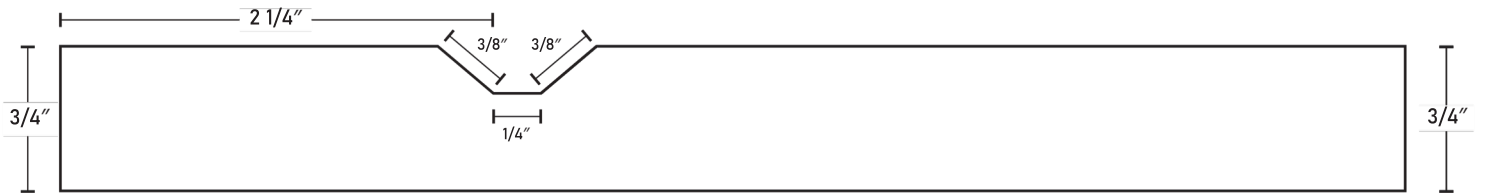

1-Piece MDF Profiles

1-Piece MDF Profiles

1-Piece MDF Profiles

1-Piece MDF Profiles

1-Piece MDF Profiles

7052 Comes with outside profile

7053 Default stile and rail width is 9/16"

7054

7055 Comes with outside profile

7056

1-Piece MDF Profiles

1-Piece MDF Profiles

7067 V-Groove runs through stile and rail joint

2800