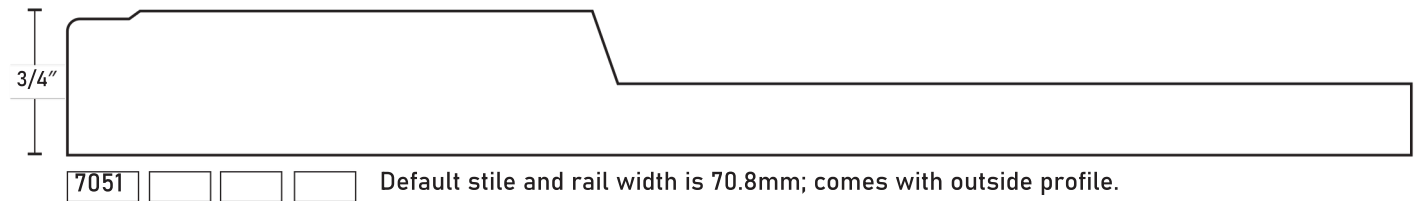

1-Piece MDF Profiles

1-Piece MDF Profiles

1-Piece MDF Profiles

1-Piece MDF Profiles

1-Piece MDF Profiles

7052 Comes with outside profile

7053 Default stile and rail width is 9/16"

7054

7055 Comes with outside profile

7056

1-Piece MDF Profiles

1-Piece MDF Profiles

7067 V-Groove runs through stile and rail joint

2800