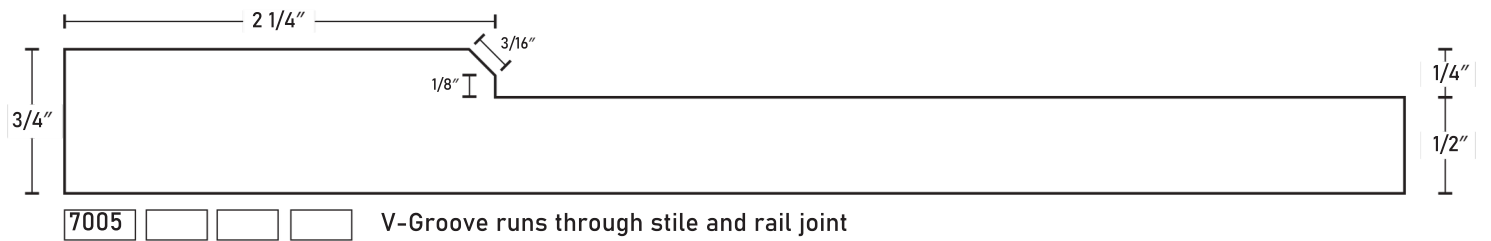

1-Piece MDF Profiles

1-Piece MDF Profiles

1-Piece MDF Profiles

1-Piece MDF Profiles

1-Piece MDF Profiles

7052 Comes with outside profile

7053 Default stile and rail width is 9/16"

7054

7055 Comes with outside profile

7056

1-Piece MDF Profiles

1-Piece MDF Profiles

7067 V-Groove runs through stile and rail joint

2800