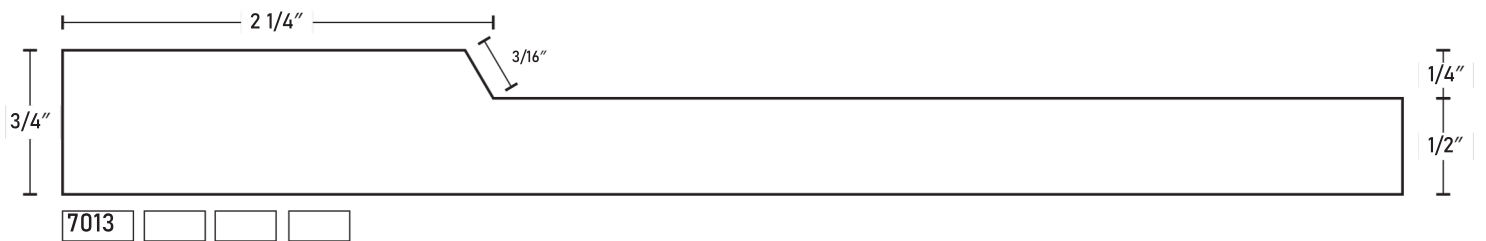

1-Piece MDF Profiles

1-Piece MDF Profiles

1-Piece MDF Profiles

1-Piece MDF Profiles

1-Piece MDF Profiles

7052 Comes with outside profile

7053 Default stile and rail width is 9/16"

7054

7055 Comes with outside profile

7056

1-Piece MDF Profiles

1-Piece MDF Profiles

7067 V-Groove runs through stile and rail joint

2800