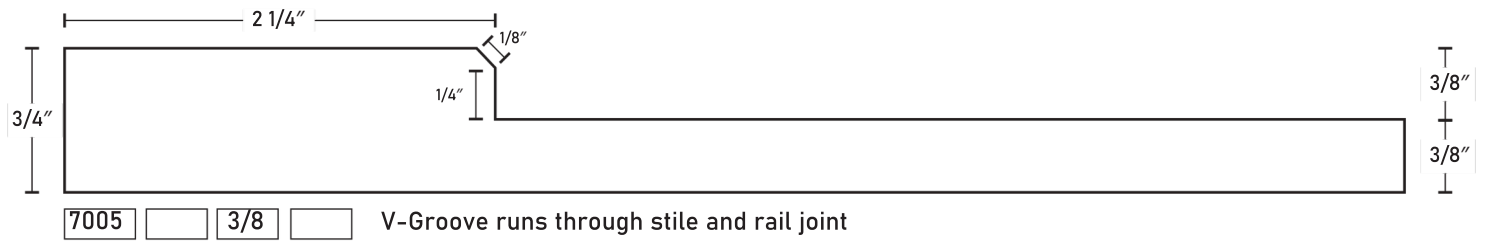

1-Piece MDF Profiles

1-Piece MDF Profiles

1-Piece MDF Profiles

1-Piece MDF Profiles

1-Piece MDF Profiles

7052 Comes with outside profile

7053 Default stile and rail width is 9/16"

7054

7055 Comes with outside profile

7056

1-Piece MDF Profiles

1-Piece MDF Profiles

7067 V-Groove runs through stile and rail joint

2800