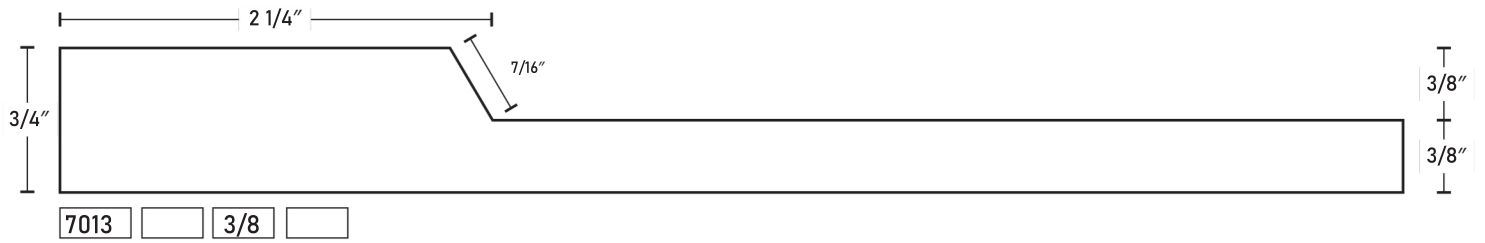

1-Piece MDF Profiles

1-Piece MDF Profiles

1-Piece MDF Profiles

1-Piece MDF Profiles

1-Piece MDF Profiles

7052 Comes with outside profile

7053 Default stile and rail width is 9/16"

7054

7055 Comes with outside profile

7056

1-Piece MDF Profiles

1-Piece MDF Profiles

7067 V-Groove runs through stile and rail joint

2800