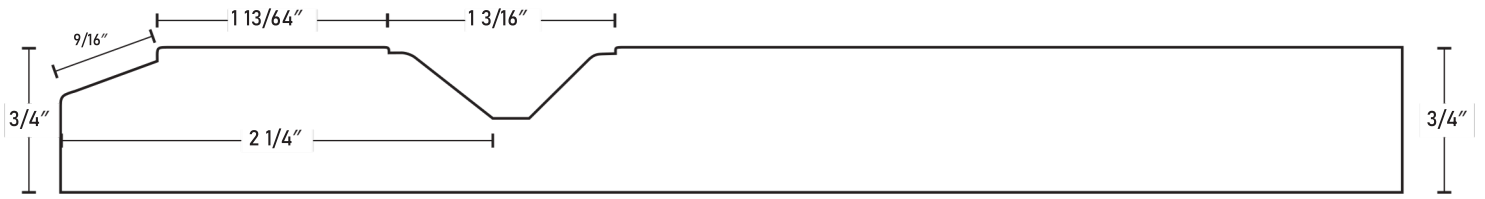

1-Piece MDF Profiles

1-Piece MDF Profiles

1-Piece MDF Profiles

1-Piece MDF Profiles

1-Piece MDF Profiles

7052 Comes with outside profile

7053 Default stile and rail width is 9/16"

7054

7055 Comes with outside profile

7056

1-Piece MDF Profiles

1-Piece MDF Profiles

7067 V-Groove runs through stile and rail joint

2800