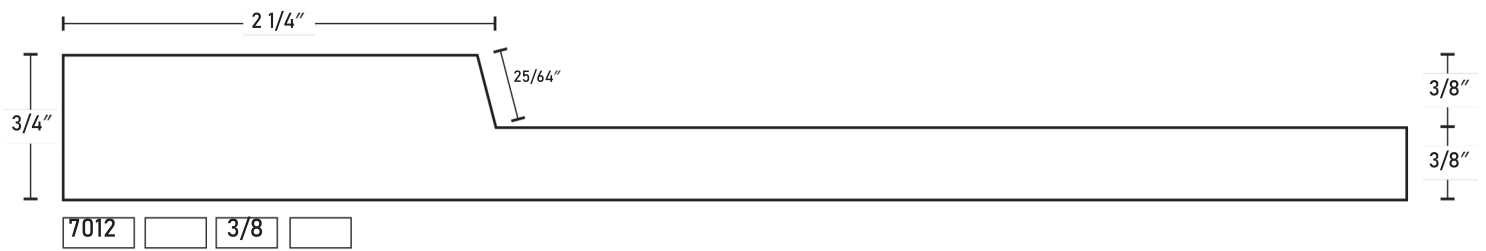

1-Piece MDF Profiles

1-Piece MDF Profiles

1-Piece MDF Profiles

1-Piece MDF Profiles

1-Piece MDF Profiles

7052 Comes with outside profile

7053 Default stile and rail width is 9/16"

7054

7055 Comes with outside profile

7056

1-Piece MDF Profiles

1-Piece MDF Profiles

7067 V-Groove runs through stile and rail joint

2800