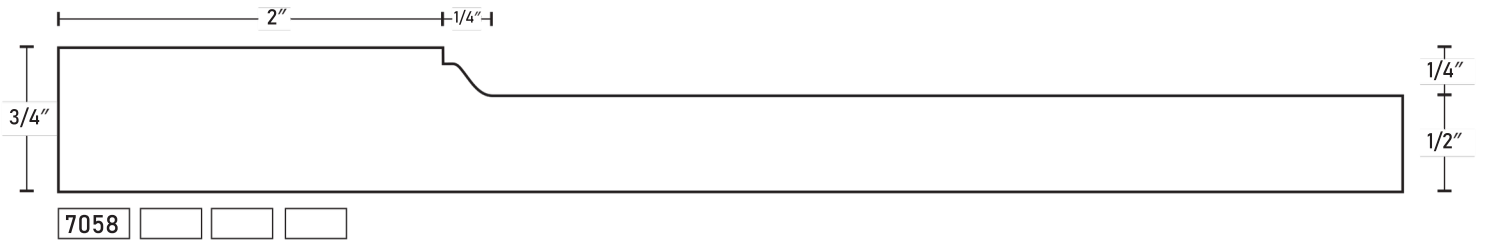

1-Piece MDF Profiles

1-Piece MDF Profiles

1-Piece MDF Profiles

1-Piece MDF Profiles

1-Piece MDF Profiles

7052 Comes with outside profile

7053 Default stile and rail width is 9/16"

7054

7055 Comes with outside profile

7056

1-Piece MDF Profiles

1-Piece MDF Profiles

7067 V-Groove runs through stile and rail joint

2800