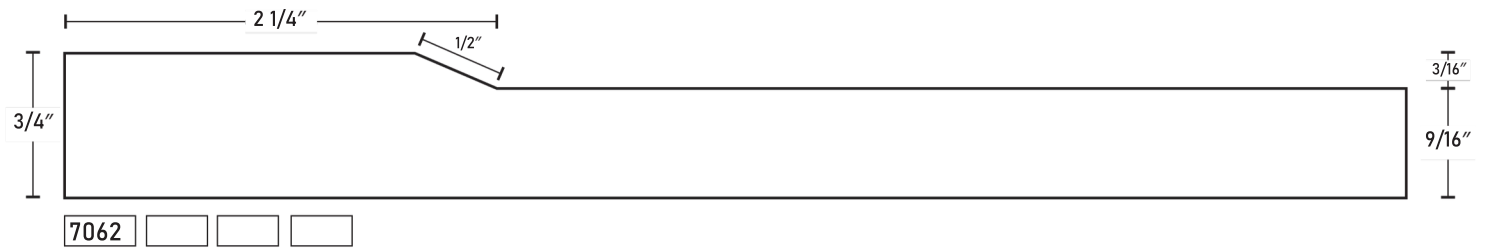

1-Piece MDF Profiles

1-Piece MDF Profiles

1-Piece MDF Profiles

1-Piece MDF Profiles

1-Piece MDF Profiles

7052 Comes with outside profile

7053 Default stile and rail width is 9/16"

7054

7055 Comes with outside profile

7056

1-Piece MDF Profiles

1-Piece MDF Profiles

7067 V-Groove runs through stile and rail joint

2800