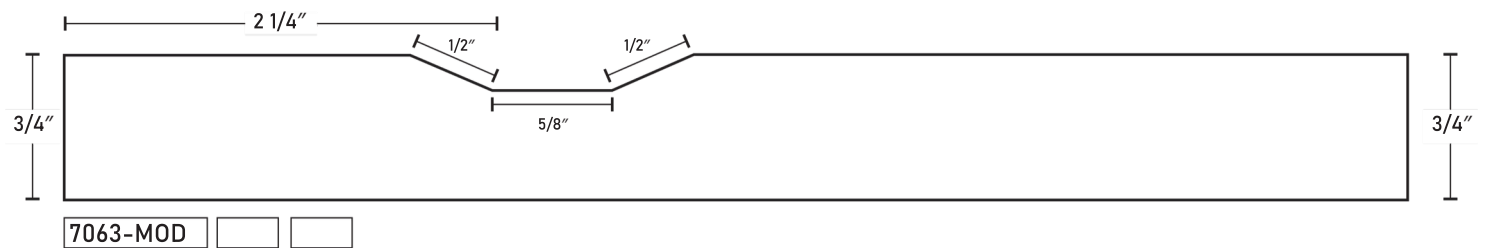

1-Piece MDF Profiles

1-Piece MDF Profiles

1-Piece MDF Profiles

1-Piece MDF Profiles

1-Piece MDF Profiles

7052 Comes with outside profile

7053 Default stile and rail width is 9/16"

7054

7055 Comes with outside profile

7056

1-Piece MDF Profiles

1-Piece MDF Profiles

7067 V-Groove runs through stile and rail joint

2800