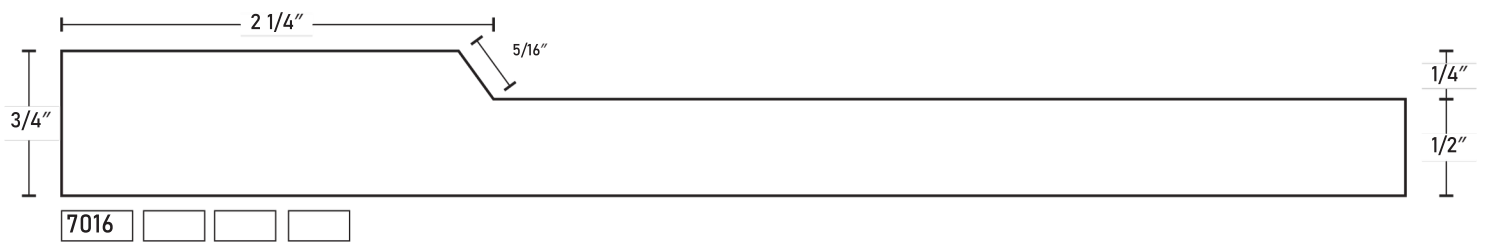

1-Piece MDF Profiles

1-Piece MDF Profiles

1-Piece MDF Profiles

1-Piece MDF Profiles

1-Piece MDF Profiles

7052 Comes with outside profile

7053 Default stile and rail width is 9/16"

7054

7055 Comes with outside profile

7056

1-Piece MDF Profiles

1-Piece MDF Profiles

7067 V-Groove runs through stile and rail joint

2800