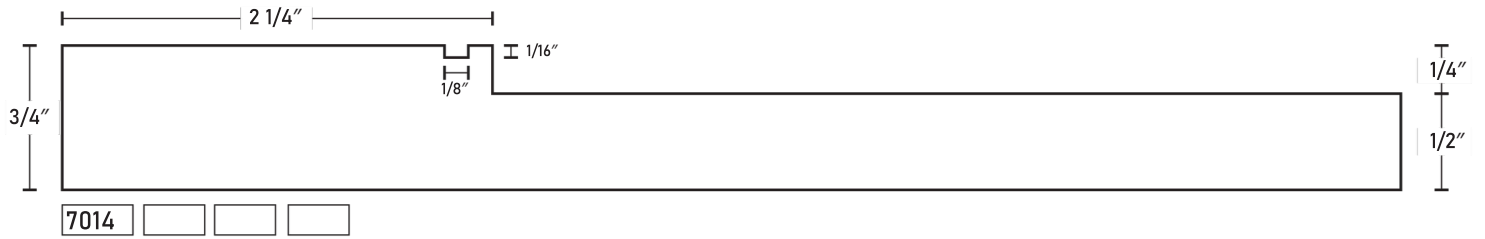

1-Piece MDF Profiles

1-Piece MDF Profiles

1-Piece MDF Profiles

1-Piece MDF Profiles

1-Piece MDF Profiles

7052 Comes with outside profile

7053 Default stile and rail width is 9/16"

7054

7055 Comes with outside profile

7056

1-Piece MDF Profiles

1-Piece MDF Profiles

7067 V-Groove runs through stile and rail joint

2800